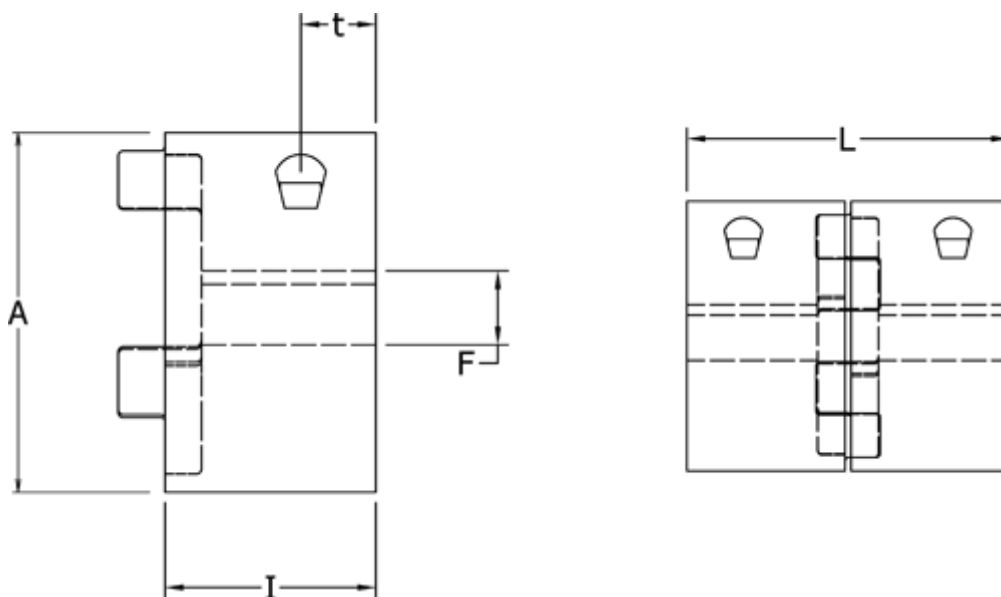

Data Sheet

Article number: 3335028M014

Description: Clamping Hub Klonex ES 28/38
ALU Aluminium, Bore 14H7 mm

Measures

A = 65
F = 14
I = 35
L = 90
t = 13.5